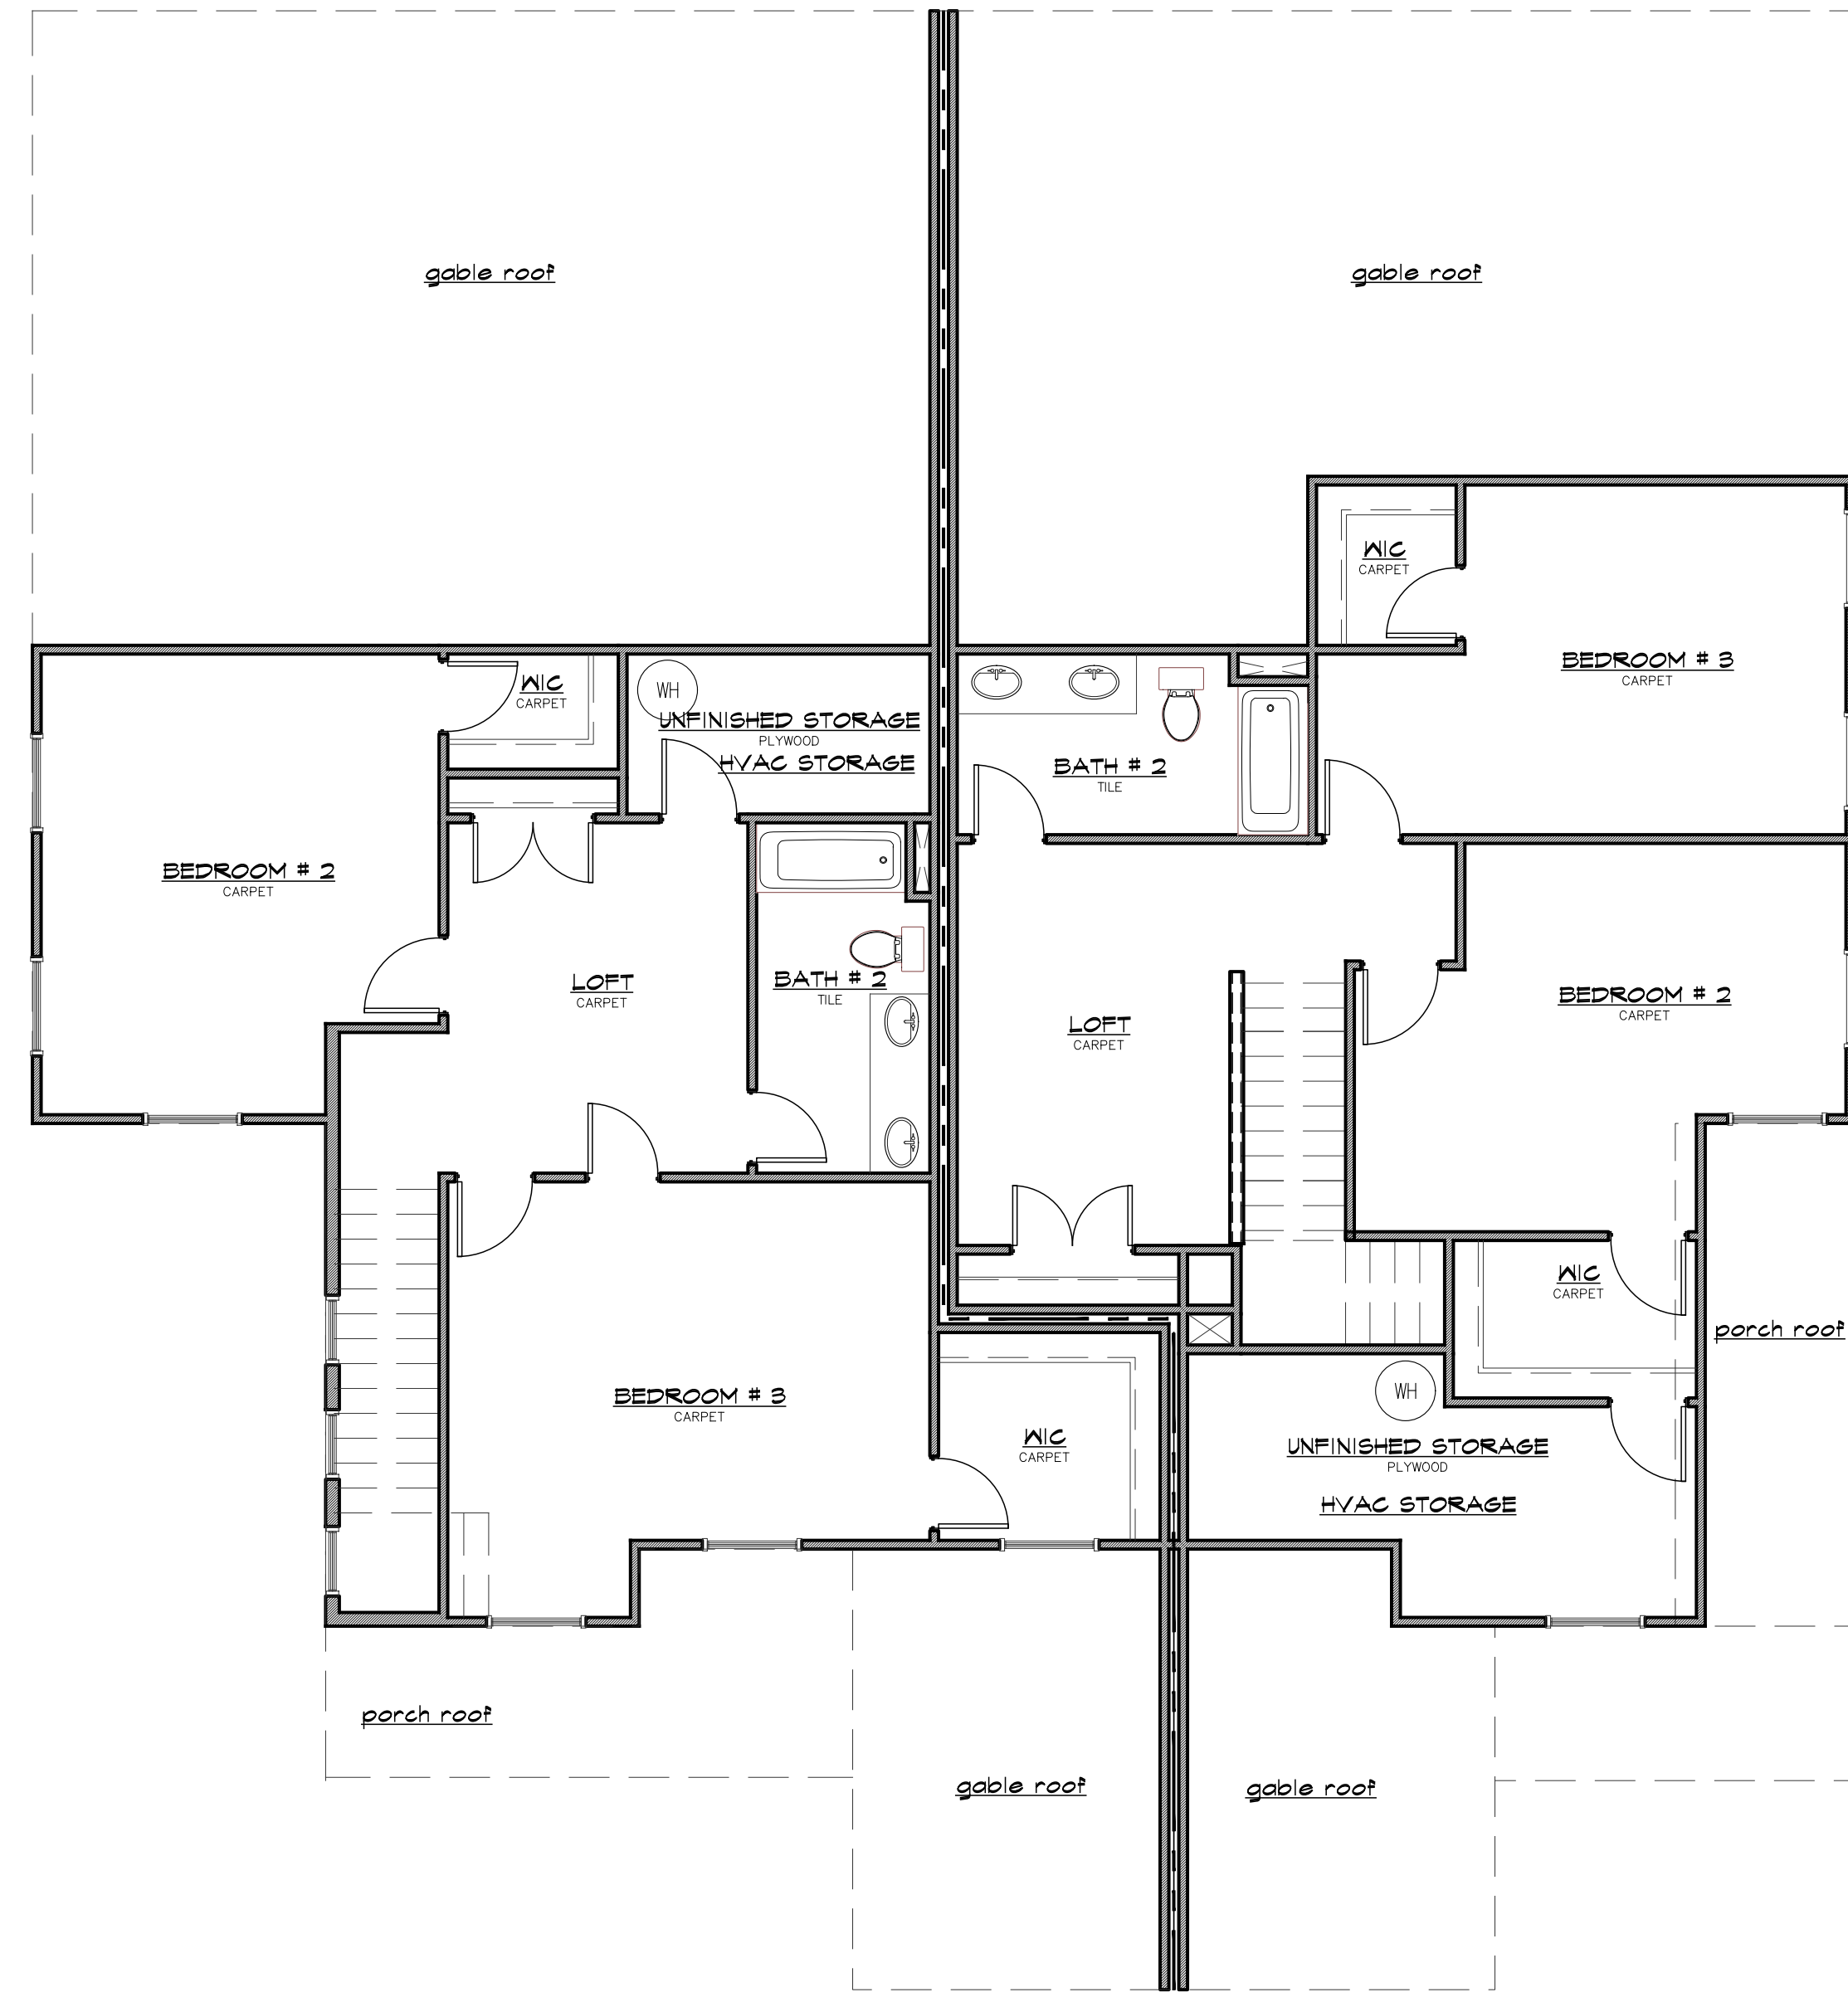

2ND FLOOR PLAN

FLOOR PLANS

MAMARO Residential Design, LLC
Design | Interior Design | Construction
704-661-2023 | www.mamaroresidentialdesign.com

1235 MEADOW LANE
CHARLOTTE, NC 28205
MEADOW DUPLEX

DR. BY: LFS
DATE: 12/20/14
LAST REV:

SHEET NO.

MF